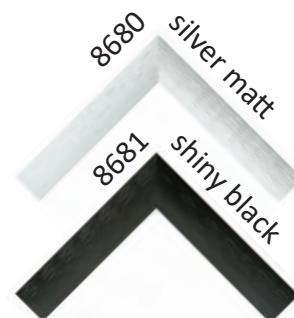

..... BRUSHED SURFACE

Front Loader Aluminium Picture Frame

8680G1

868X

..... BRUSHED SURFACE

9005G1

Nordic Wood Picture Frame 12x22

H320

H810

lime wood natural

H320

oak wood natural

H415

bleached white

H830

dark brown