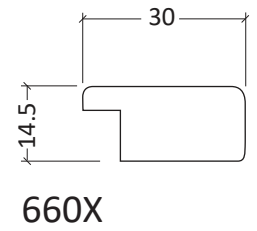

40141B Sets for Canvas Stretchers in parts

Decorative MDF Photo Frame

6602

Magnetic Wooden Photo Frame

H3201V

- Easy to Handle: user-friendly magnetic system.
- Versatile Display: for desks or walls, equipped with an easel and sawtooth hangers.
- Available in sizes **10x15 - 29,7x42 cm**