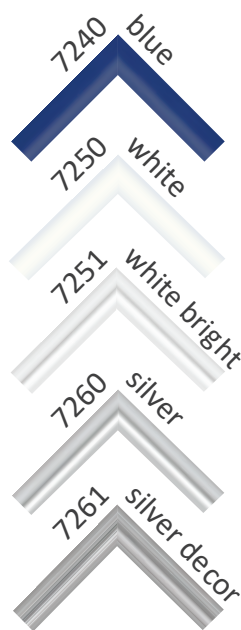

LMEB

- decorative oak wood blocks with laser engraving
- pieces **6.5x2x0.5 cm**, in a pack of 12
- custom graphics

Plastic Photo Frames

7052

Collage of Plastic Photo Frames

Plastic Poster Frames

7260

Plastic Picture Frame with Wooden Decor

7303

730X

7802

Plastic Snap Poster Frame

K140

black

K140

Transparent Photo Frame

Empty Frame Art. No. 7650

Transparent Profile 7650

Transparent Aluminium Poster Frame

9005T1

- Aluminium frames with two plates of polystyrene glass and a mat board in between.
- Anti-reflective polystyrene plate on the back
- perfect for decorations with dry flowers, souvenirs or photo collages
- available in size **30x40 cm**