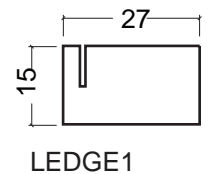

Wooden Photo Bar

LEDGE1