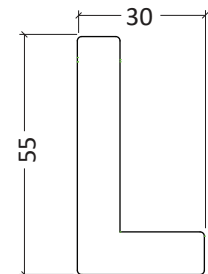

LP003 - LP005