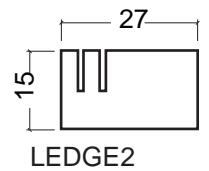

Wooden Photo Bar

LEDGE2

- made of solid oak wood
- usable as a tabletop picture stand or a floating wall ledge
- two openings on the backside for invisible wall mounting
- available in lengths of **30, 50 and 100 cm**
- with one or two rabbets 1.5 mm

Wooden Picture Holder

Suitable for

- photos
- restaurant menus
- name tags
- business cards
- messages and notes

- made of solid oak wood
- available in length **6 cm**
- rabbet 1.5 mm

Custom Wooden Blocks

LMEB

- decorative oak wood blocks with laser engraving
- pieces **6.5x2x0.5 cm**, in a pack of 12
- custom graphics