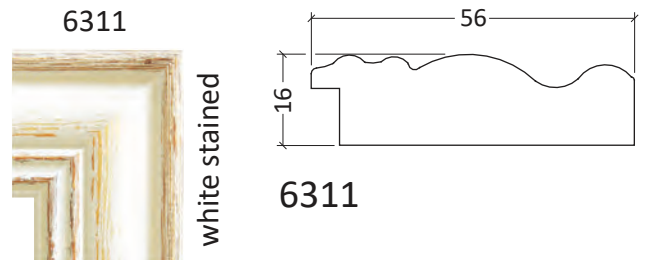

Magnetic Wooden Poster Hanger