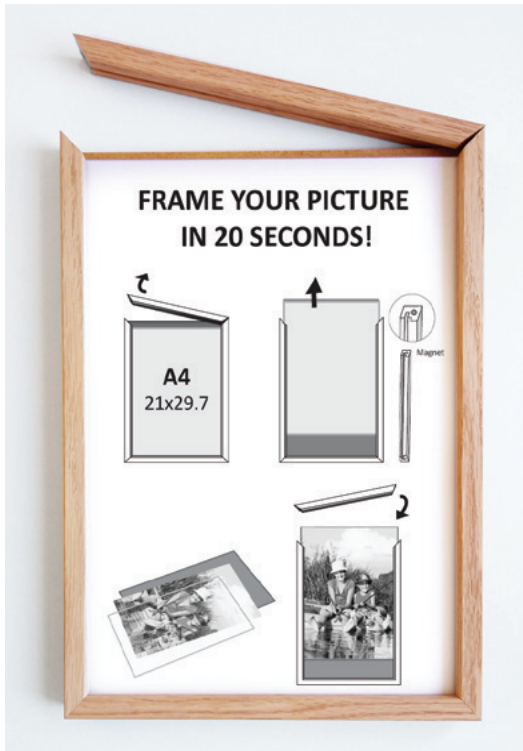

40141B Sets for Canvas Stretchers in parts

Decorative MDF Photo Frame

6602

Magnetic Wooden Photo Frame

H3201V

- Easy to Handle: user-friendly magnetic system.
- Versatile Display: for desks or walls, equipped with an easel and sawtooth hangers.
- Available in sizes **10x15 - 29,7x42 cm**

The mark of responsible forestry

Wooden Double Photo Frame

H851

H8511D

- decorative tabletop photo frames
- clear glass 2 mm
- available for photo sizes:
10x10, 10x15, 13x18 cm
- MDF backboard fixed with flexi-points