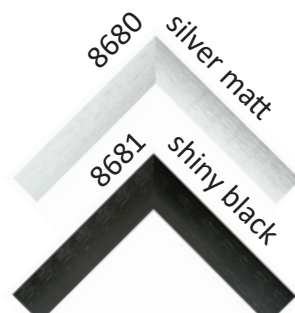

9080

908X

Modern Aluminium Photo Frame

9041

904X

Classic Gallery Aluminium Picture Frame

8980

898X

..... BRUSHED SURFACE

Aluminium 3D Picture Frame, Jersey Frame

Object Frame 868XC2

868X

..... BRUSHED SURFACE

Available with
Cardboard hook for trikot

Deep Frame 868XA1

Aluminium Wall Frame - Sideloader Classic