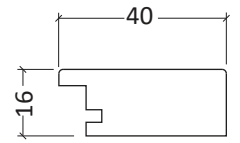

Rustic Wood Picture Frames

635X

Wooden Shadow Gap Frames

Wooden Canvas Stretcher