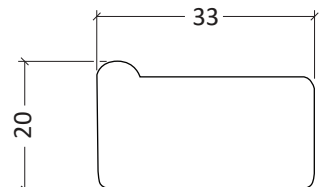

Rustic Wood Picture Frames

Wooden Shadow Gap Frames

Wooden Canvas Stretcher

4014