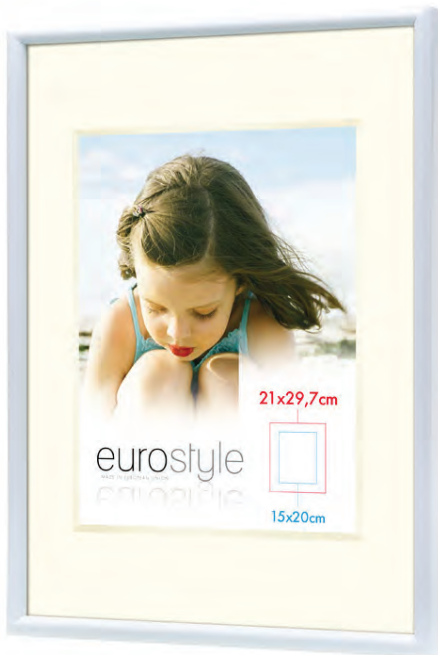

Plastic Photo Frames

7052