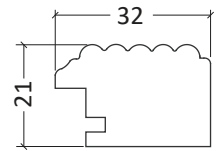

Rustic Wood Picture Frames

H213

Wooden Shadow Gap Frames

Wooden Canvas Stretcher