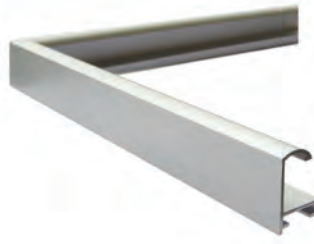

Aluminium Wall Frame - Sideloader Classic

Aluminium Wall Frame - Sideloader D7XX

Aluminium Wall Frame - Sideloader ACXX