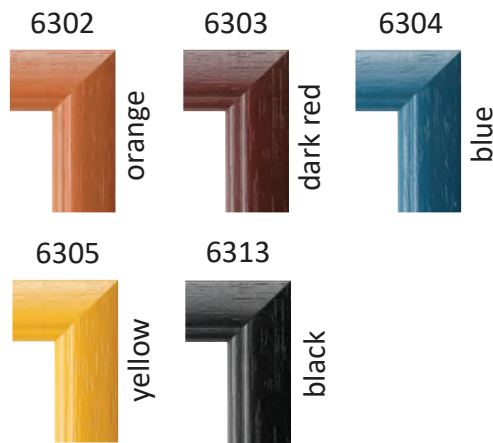

String on the top rear bar

Lightweight Wood Frame

6101

6102

Wooden Photo Frame

6313

630X

Wooden Photo Frame

5004

5004

520X

5202

The mark of responsible forestry

Rustic Wood Picture Frames

6351

635X