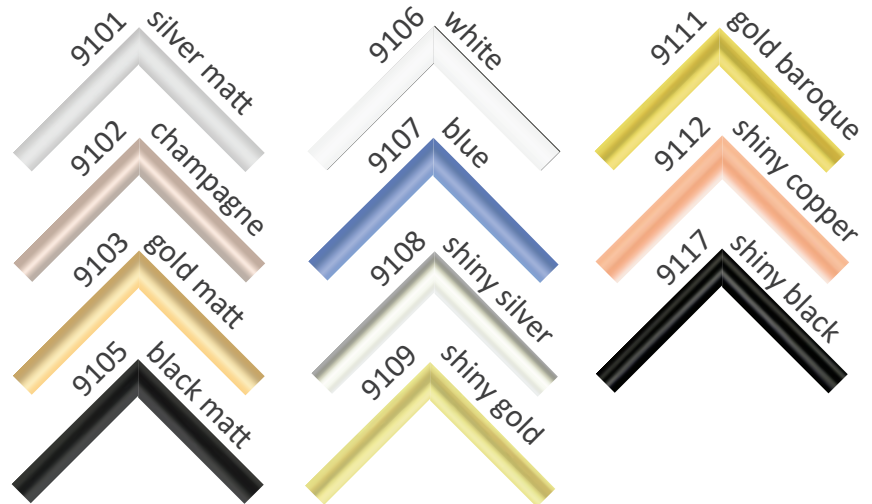

Thin Aluminium Poster Frame 9.6 mm

Thin Aluminium Poster Frame 9.0 mm