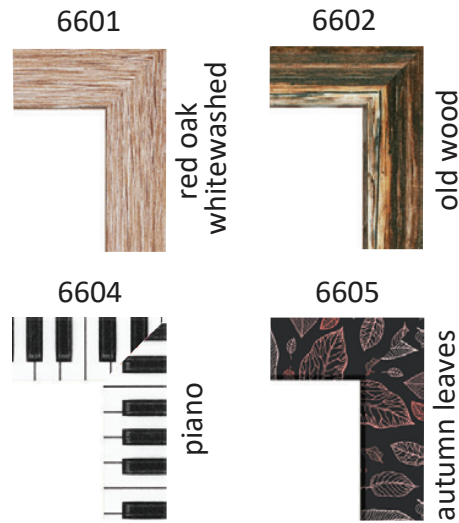

5004

5004

520X

5202

The mark of responsible forestry

Rustic Wood Picture Frames

6351

635X

H213

Wooden Shadow Gap Frames

LP005

LP001

LP003 - LP005

Wooden Canvas Stretcher

40141A Empty Frames assembled

4014

40141B Sets for Canvas Stretchers in parts

Decorative MDF Photo Frame

6602

Magnetic Wooden Photo Frame

H3201V

- Easy to Handle: user-friendly magnetic system.
- Versatile Display: for desks or walls, equipped with an easel and sawtooth hangers.
- Available in sizes **10x15 - 29,7x42 cm**

The mark of responsible forestry

Wooden Double Photo Frame

H851

H8511D

- decorative tabletop photo frames
- clear glass 2 mm
- available for photo sizes:
10x10, 10x15, 13x18 cm
- MDF backboard fixed with flexi-points