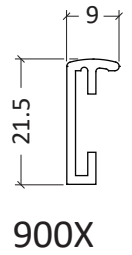

..... BRUSHED SURFACE

Front Loader Aluminium Picture Frame

8680G1

868X

..... BRUSHED SURFACE

9005G1

Nordic Wood Picture Frame 12x22

H320