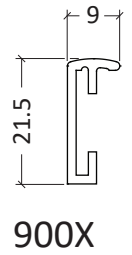

Empty Frame Art. No. 7650

Transparent Profile 7650

Transparent Aluminium Poster Frame

9005T1

- Aluminium frames with two plates of polystyrene glass and a mat board in between.
- Anti-reflective polystyrene plate on the back
- perfect for decorations with dry flowers, souvenirs or photo collages
- available in size **30x40 cm**