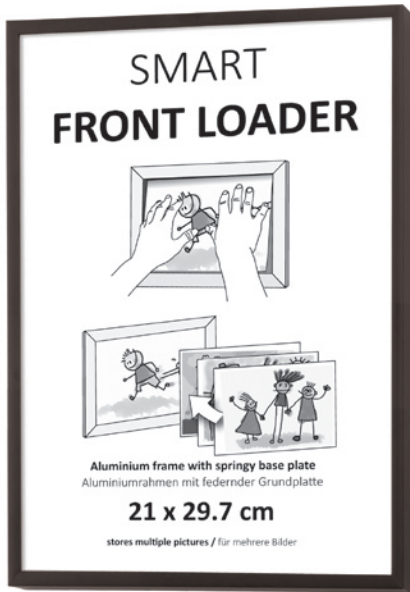

..... BRUSHED SURFACE

Front Loader Aluminium Picture Frame

8680G1

868X

..... BRUSHED SURFACE

9005G1

Nordic Wood Picture Frame 12x22

H320